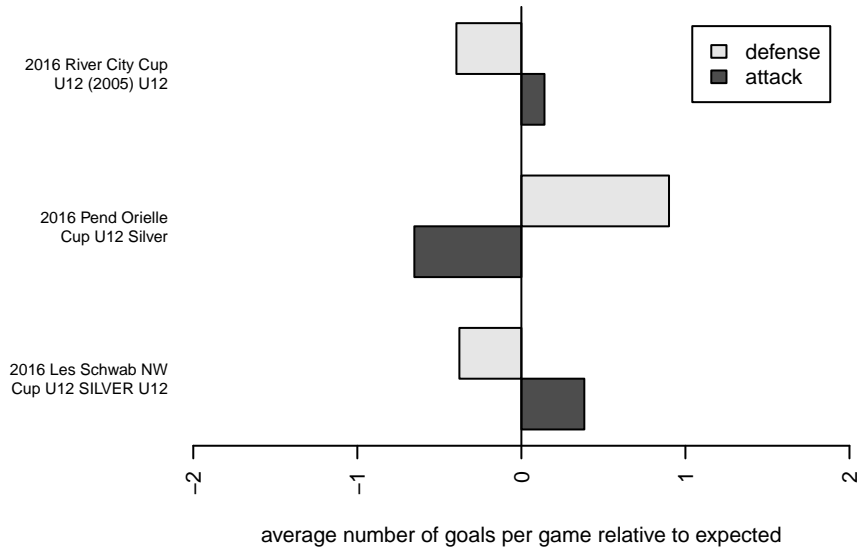

Spokane Sounders B B05

SSC Shadow
 Spokane, WA
 B05 total strength=477
 attack=0.48 defense=0.22
 notes= Matt

alt names used:
 SSC SHADOW B05B-MATT (WA)
 SSC SHADOWSPOKANE SOUNDERS B05B
 SSC SHADOW SPOKANE SOUNDERS B05B

Venues played:
 2016 River City Cup U12 (2005) U12
 2016 Les Schwab NW Cup U12 SILVER U12
 2016 Pend Orielle Cup U12 Silver

Spokane Sounders B B05
 Dots are actual minus expected GF (blue circles) and GA (red triangles).
 Blue line is smoothed change in attack strength. Red is smoothed change in defense strength.

**attack and defense variance (black dot)
relative to other teams
and top 10 in region**

**attack and defense rating
relative to others at age
and all opponents in last 13 months**

**attack and defense rating
relative to others at age
and all opponents in last 13 months**

Performance relative to 13 month average

Performance relative to 13 month average

Distribution of opponents
 Red = Lose zone, Blue = Win zone, Green = Even
 Black line separates win/lose zones

lot. A=Neither has attack advantage, B=Opponent has both attack and defense advantage, C=Opponent has both attack and defense disadvantage, D=Both have