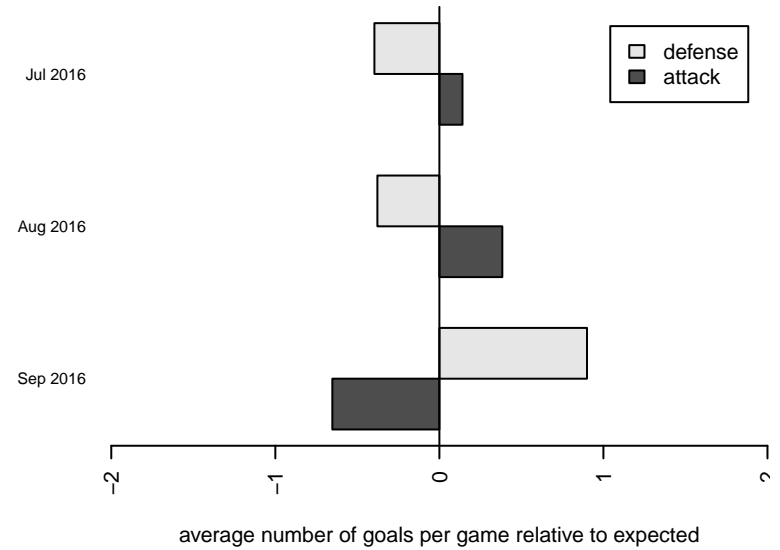

Venues played:
 2016 River City Cup U12 (2005) U12
 2016 Les Schwab NW Cup U12 SILVER U12
 2016 Pend Orielle Cup U12 Silver

Spokane Sounders B B05
 Dots are actual minus expected GF (blue circles) and GA (red triangles).
 Blue line is smoothed change in attack strength. Red is smoothed change in defense strength.

**attack and defense variance (black dot)
relative to other teams
and top 10 in region**

**attack and defense rating
relative to others at age
and all opponents in last 13 months**

**attack and defense rating
relative to others at age
and all opponents in last 13 months**

Performance relative to 13 month average

Performance relative to 13 month average

Distribution of opponents
 Red = Lose zone, Blue = Win zone, Green = Even
 Black line separates win/lose zones

lot. A=Neither has attack advantage, B=Opponent has both attack and defense advantage, C=Opponent has both attack and defense disadvantage, D=Both have