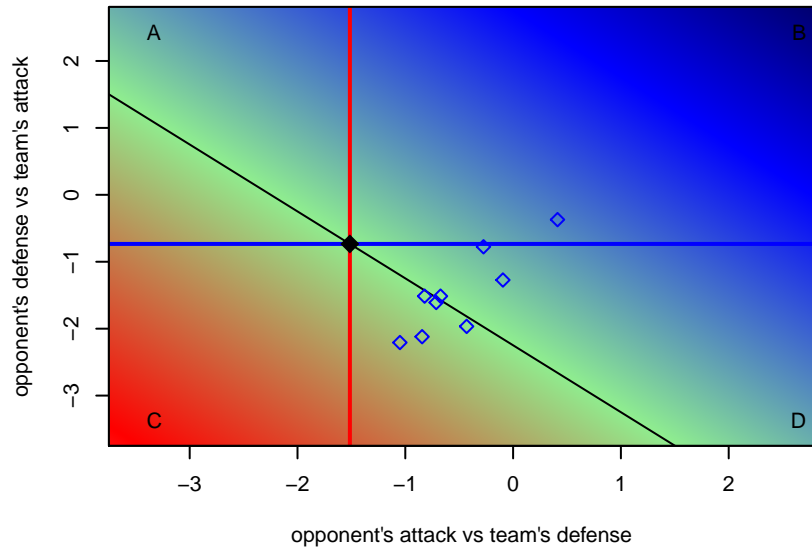

Venues played:
 2016 River City Cup U12 (2005) U12
 2016 Les Schwab NW Cup U12 SILVER U12
 2016 Pend Orielle Cup U12 Silver

Spokane Sounders B B05
 Dots are actual minus expected GF (blue circles) and GA (red triangles).
 Blue line is smoothed change in attack strength. Red is smoothed change in defense strength.

**attack and defense variance (black dot)
relative to other teams
and top 10 in region**

**attack and defense rating
relative to others at age
and all opponents in last 13 months**

**attack and defense rating
relative to others at age
and all opponents in last 13 months**

Performance relative to 13 month average

Performance relative to 13 month average

Distribution of opponents
 Red = Lose zone, Blue = Win zone, Green = Even
 Black line separates win/lose zones

lot. A=Neither has attack advantage, B=Opponent has both attack and defense advantage, C=Opponent has both attack and defense disadvantage, D=Both have